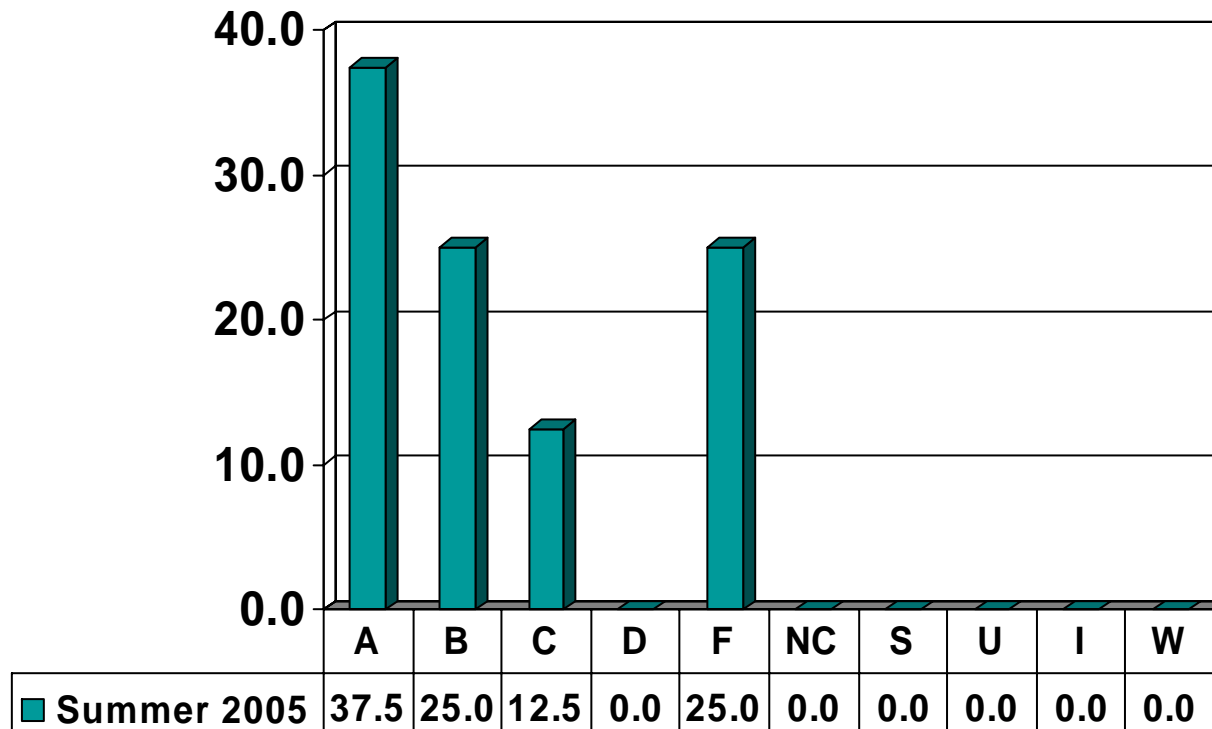

Prairie View A&M University
Grade Distribution Report
Summer 2005

Undergraduate Grade
Distribution by Course

UNIVERSITY COLLEGE

Undergraduate Courses – No. of Grades = 8

Note: Percent columns show rounded figures and may not total 100%.

DEVELOPMENTAL STUDIES

Undergraduate Courses – No. of Grades = 8

Note: Percent columns show rounded figures and may not total 100%.

MATH 0200

Freshman UG – No. of Grades = 3

Note: Percent columns show rounded figures and may not total 100%.