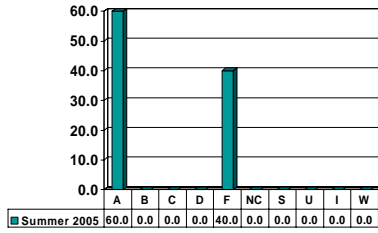

DEVELOPMENTAL STUDIES

Undergraduate Courses – No. of Grades = 8

Note: Percent columns show rounded figures and may not total 100%.

MATH 0200

Freshman UG – No. of Grades = 3

Note: Percent columns show rounded figures and may not total 100%.

READING 0200

Freshman UG – No. of Grades = 5

Note: Percent columns show rounded figures and may not total 100%.