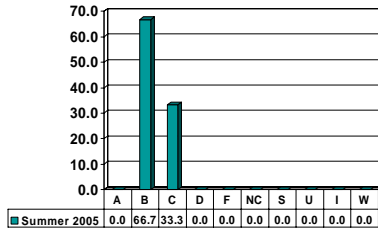

DEVELOPMENTAL STUDIES

Undergraduate Courses – No. of Grades = 8

Note: Percent columns show rounded figures and may not total 100%.

MATH 0200

Freshman UG – No. of Grades = 3

Note: Percent columns show rounded figures and may not total 100%.

READING 0200

Freshman UG – No. of Grades = 5

Note: Percent columns show rounded figures and may not total 100%.