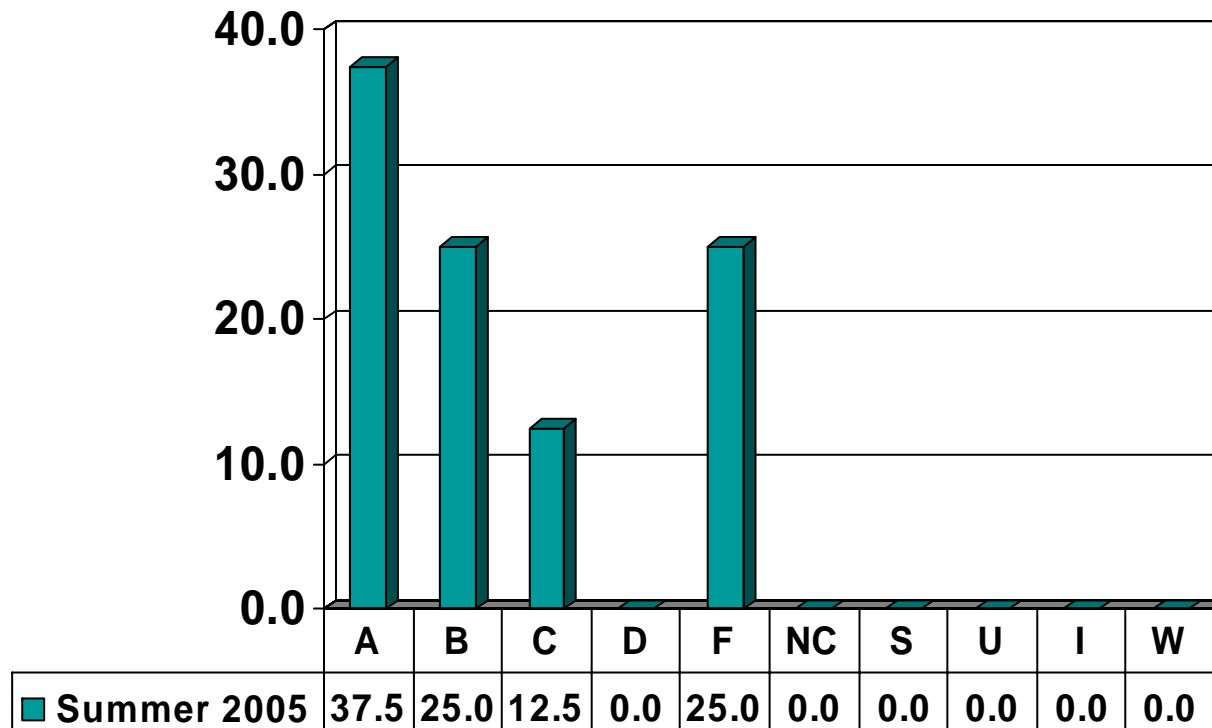

Prairie View A&M University
Grade Distribution Report
Summer 2005

Undergraduate Grade
Distribution by Course

UNIVERSITY COLLEGE

Undergraduate Courses – No. of Grades = 8

Note: Percent columns show rounded figures and may not total 100%.

DEVELOPMENTAL STUDIES

Undergraduate Courses – No. of Grades = 8

Note: Percent columns show rounded figures and may not total 100%.

MATH 0200

Freshman UG – No. of Grades = 3

Note: Percent columns show rounded figures and may not total 100%.