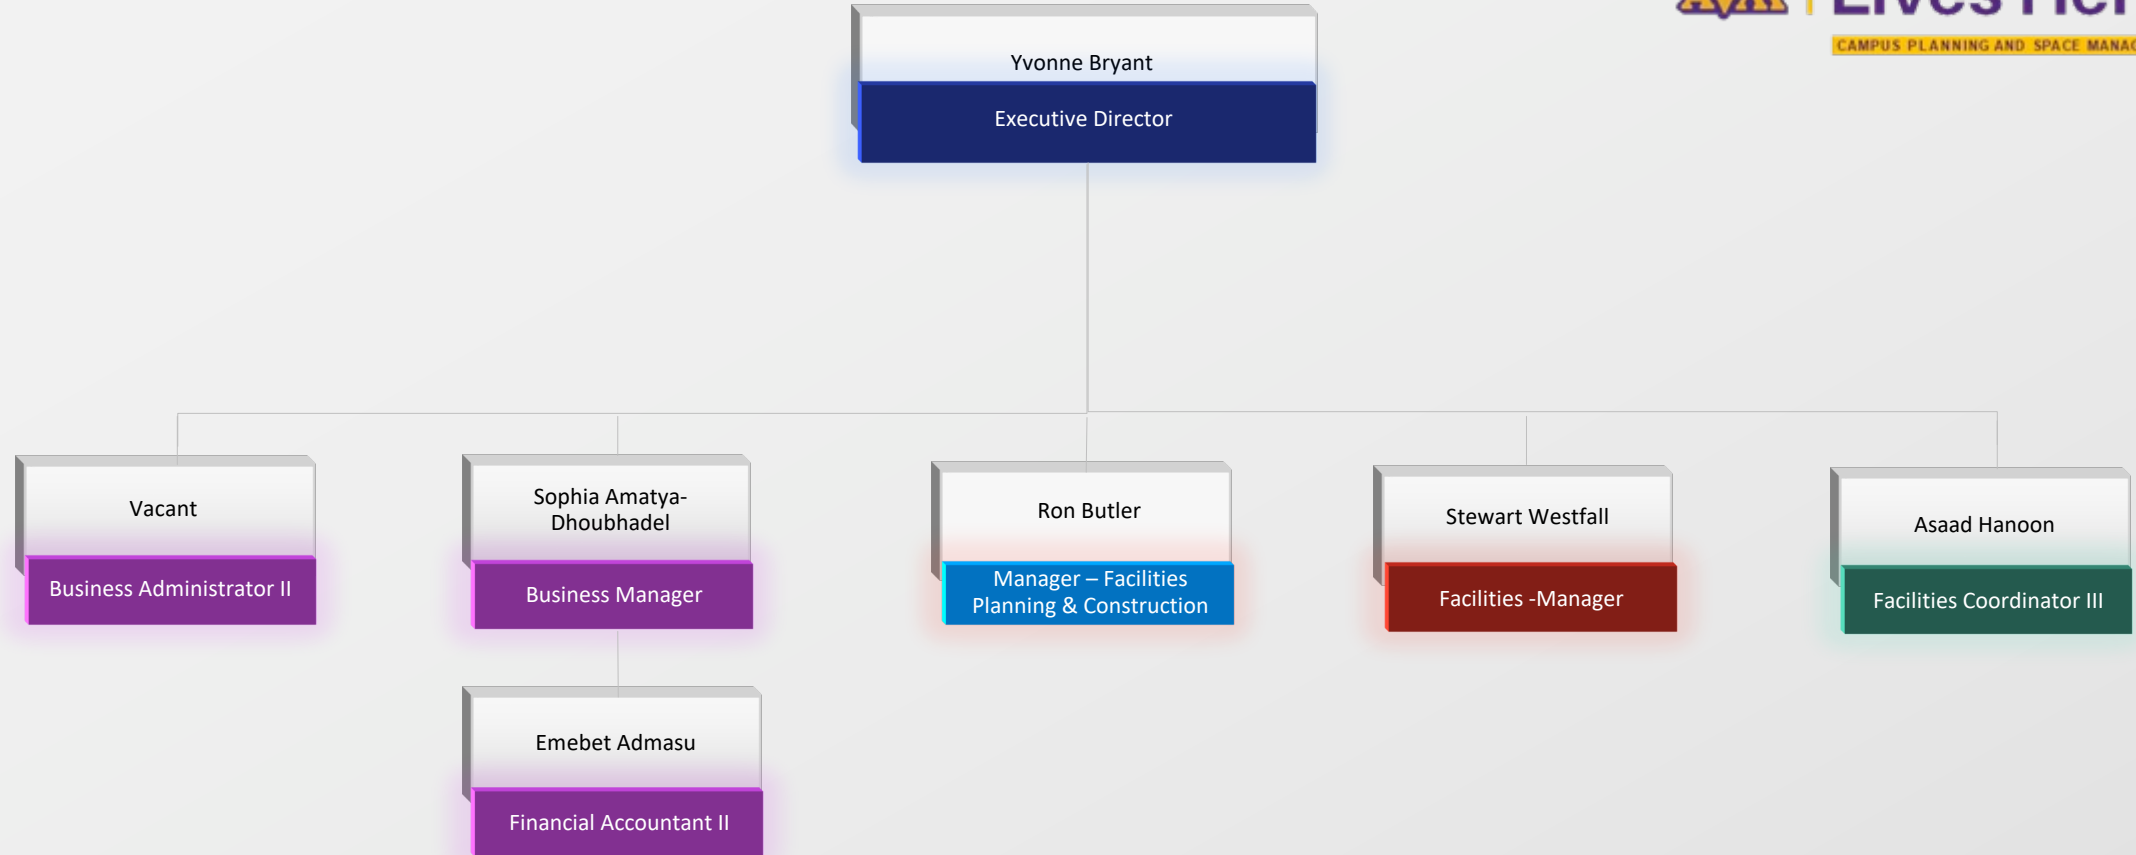

ORGANIZATION CHART

CAMPUS PLANNING & SPACE MANAGEMENT

■ Operations Supports all Functions

■ Projects, Planning, Design and Construction

■ Utilities & Facilities Maintenance

■ Space Management
Also supports:
- Planning, Design & Construction
- Utilities & Facilities Maintenance